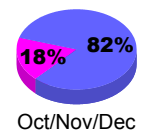

**Membership Results
2010-2011**

**Membership
2009-2010**

Month	Net Memb Goal	Actual New Memb	Actual Dropped Memb	Gain/Loss of Memb	Gain/Loss of Memb
Jul/Aug/Sep	-5	9	-24	-15	-14
Oct/Nov/Dec	15	26	-25	1	6
Jan/Feb/Mar	37	16	-7	9	-2
Apr/May/June	6	28	-24	4	-2
Totals	53	79	-80	-1	-12

Membership Results 2010-2011

Goal, New, Dropped, Gain/Loss

Comparison of Membership Gain/Loss

Current Year Compared to the Previous Year

Gender Comparison 2010-2011

Jul/Aug/Sep

Oct/Nov/Dec

Jan/Feb/Mar

Apr/May/June

Male

Female