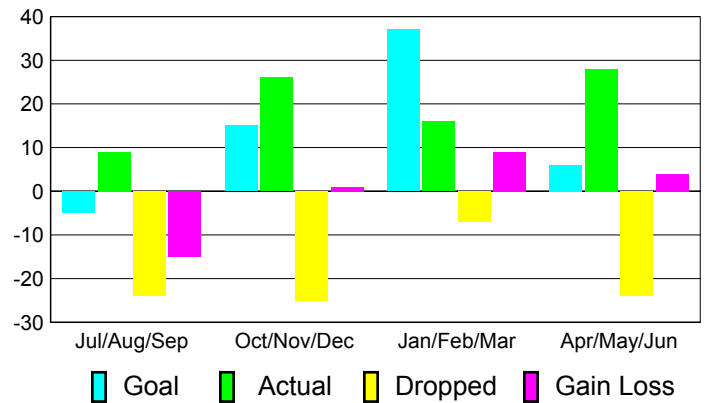

Membership Results 2010-2011

Goal, New, Dropped, Gain/Loss

Comparison of Membership Gain/Loss

Current Year Compared to the Previous Year